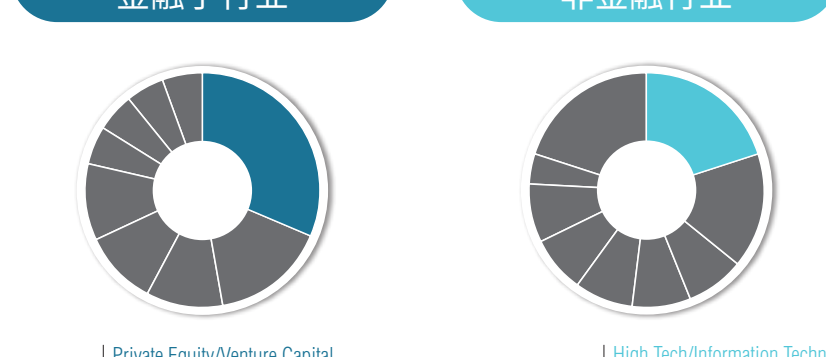

INDUSTRY OF LAST EMPLOYER BEFORE ENROLLMENT

入学前雇主所在行业分类