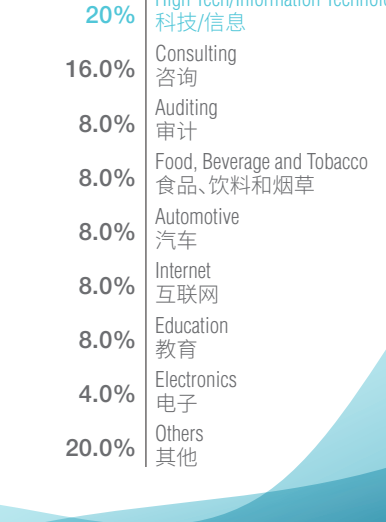

INDUSTRY OF LAST EMPLOYER BEFORE ENROLLMENT

入学前雇主所在行业分类