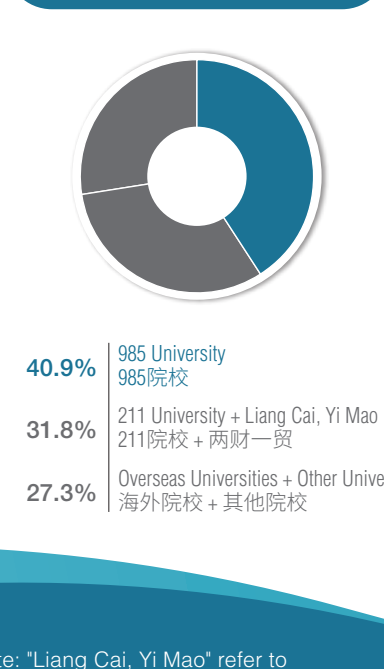

PLACEMENT REPORT OF FULL-TIME FINANCE MBA IN 2024

2024届全日制金融MBA就业报告

上海交通大学 上海高级金融学院
www.saif.sjtu.edu.cn

CLASS PROFILE OF FULL-TIME FINANCE MBA 2024 GRADUATES

2024届全日制金融MBA概况

EDUCATION BACKGROUND BEFORE ENROLLMENT

入学前教育背景

Note: "Liang Cai, Yi Mao" refer to Central University of Finance and Economics, Shanghai University of Finance and Economics and University of International Business and Economics.

注：“两财一贸”指的是中央财经大学、上海财经大学和对外经济贸易大学。