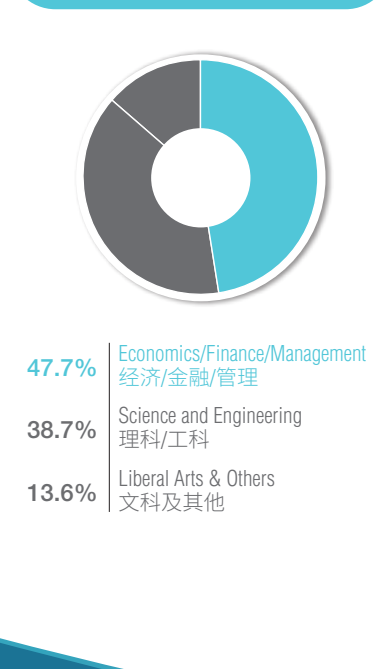

入学前教育背景

Note: "Liang Cai, Yi Mao" refer to Central University of Finance and Economics, Shanghai University of Finance and Economics and University of International Business and Economics.

注：“两财一贸”指的是中央财经大学、上海财经大学和对外经济贸易大学。