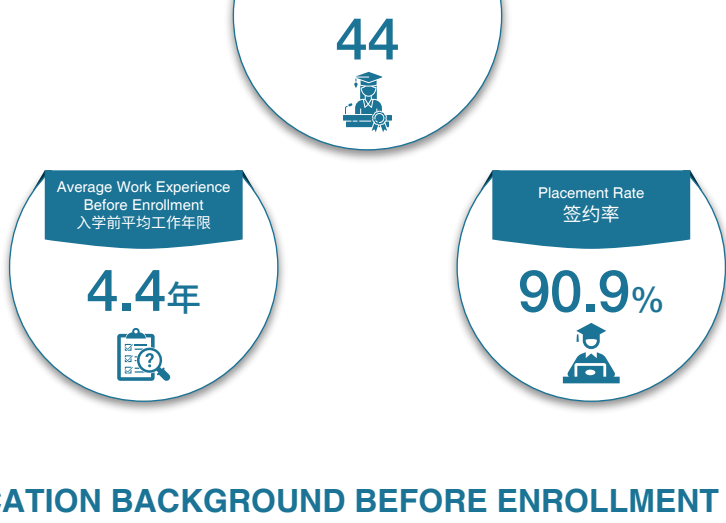

CLASS PROFILE OF FULL-TIME FINANCE MBA 2024 GRADUATES

2024届全日制金融MBA概况

EDUCATION BACKGROUND BEFORE ENROLLMENT

入学前教育背景