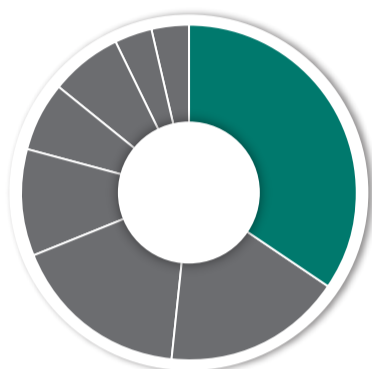

入学前所在雇主行业分类

Industry of Last Employer Before Enrollment

Financial
金融行业

54.7%

Non-financial
非金融行业

45.3%

Sub-Sector of Financial
金融子行业

Non-financial Industry
非金融行业