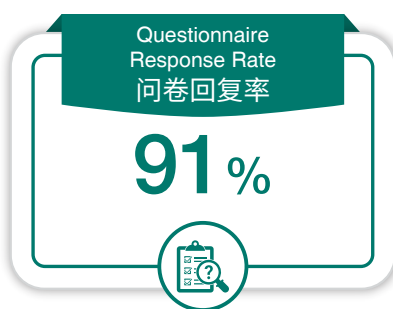

入学前背景

Background Before Enrollment

Education Background 教育背景

35.9%

985 School
985院校

22.6%

211 School + Liang Cai, Yi Mao
211院校 + 两财一贸

41.5%