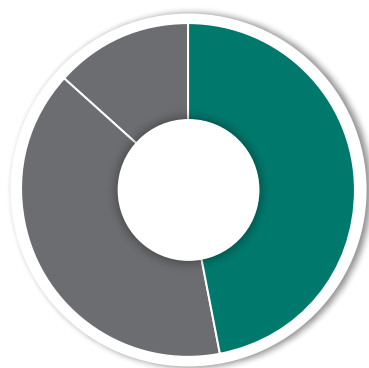

入学前背景

Background Before Enrollment

Education Background 教育背景

35.9%

985 School
985院校

22.6%

211 School + Liang Cai, Yi Mao
211院校 + 两财一贸

41.5%

Overseas + Others
海外 + 其他

Major 专业背景

47.2%

Economics/Finance/Management
经济/金融/管理

39.6%

Science and Engineering
理科/工科

13.2%

Liberal arts & Others
文科及其他

P.S.: "Liang Cai, Yi Mao" refer to Central University of Finance and Economics, Shanghai University of Finance and Economics and University of International Business and Economics. "211" refer to those 211 schools which are not "Liang Cai, Yi Mao".