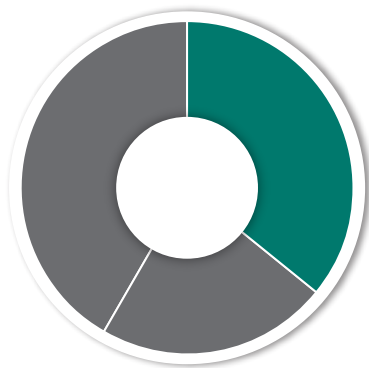

入学前背景

Background Before Enrollment

Education Background 教育背景

35.9%

985 School
985院校

22.6%

211 School + Liang Cai, Yi Mao
211院校 + 两财一贸

41.5%