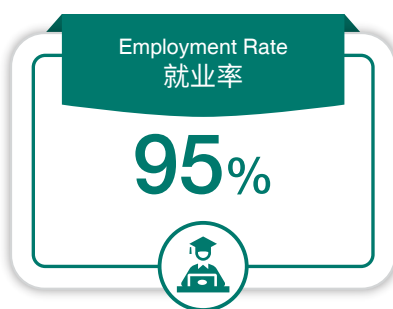

入学前背景

Background Before Enrollment

Education Background 教育背景

35.9%

985 School
985院校

22.6%

211 School + Liang Cai, Yi Mao
211院校 + 两财一贸

41.5%